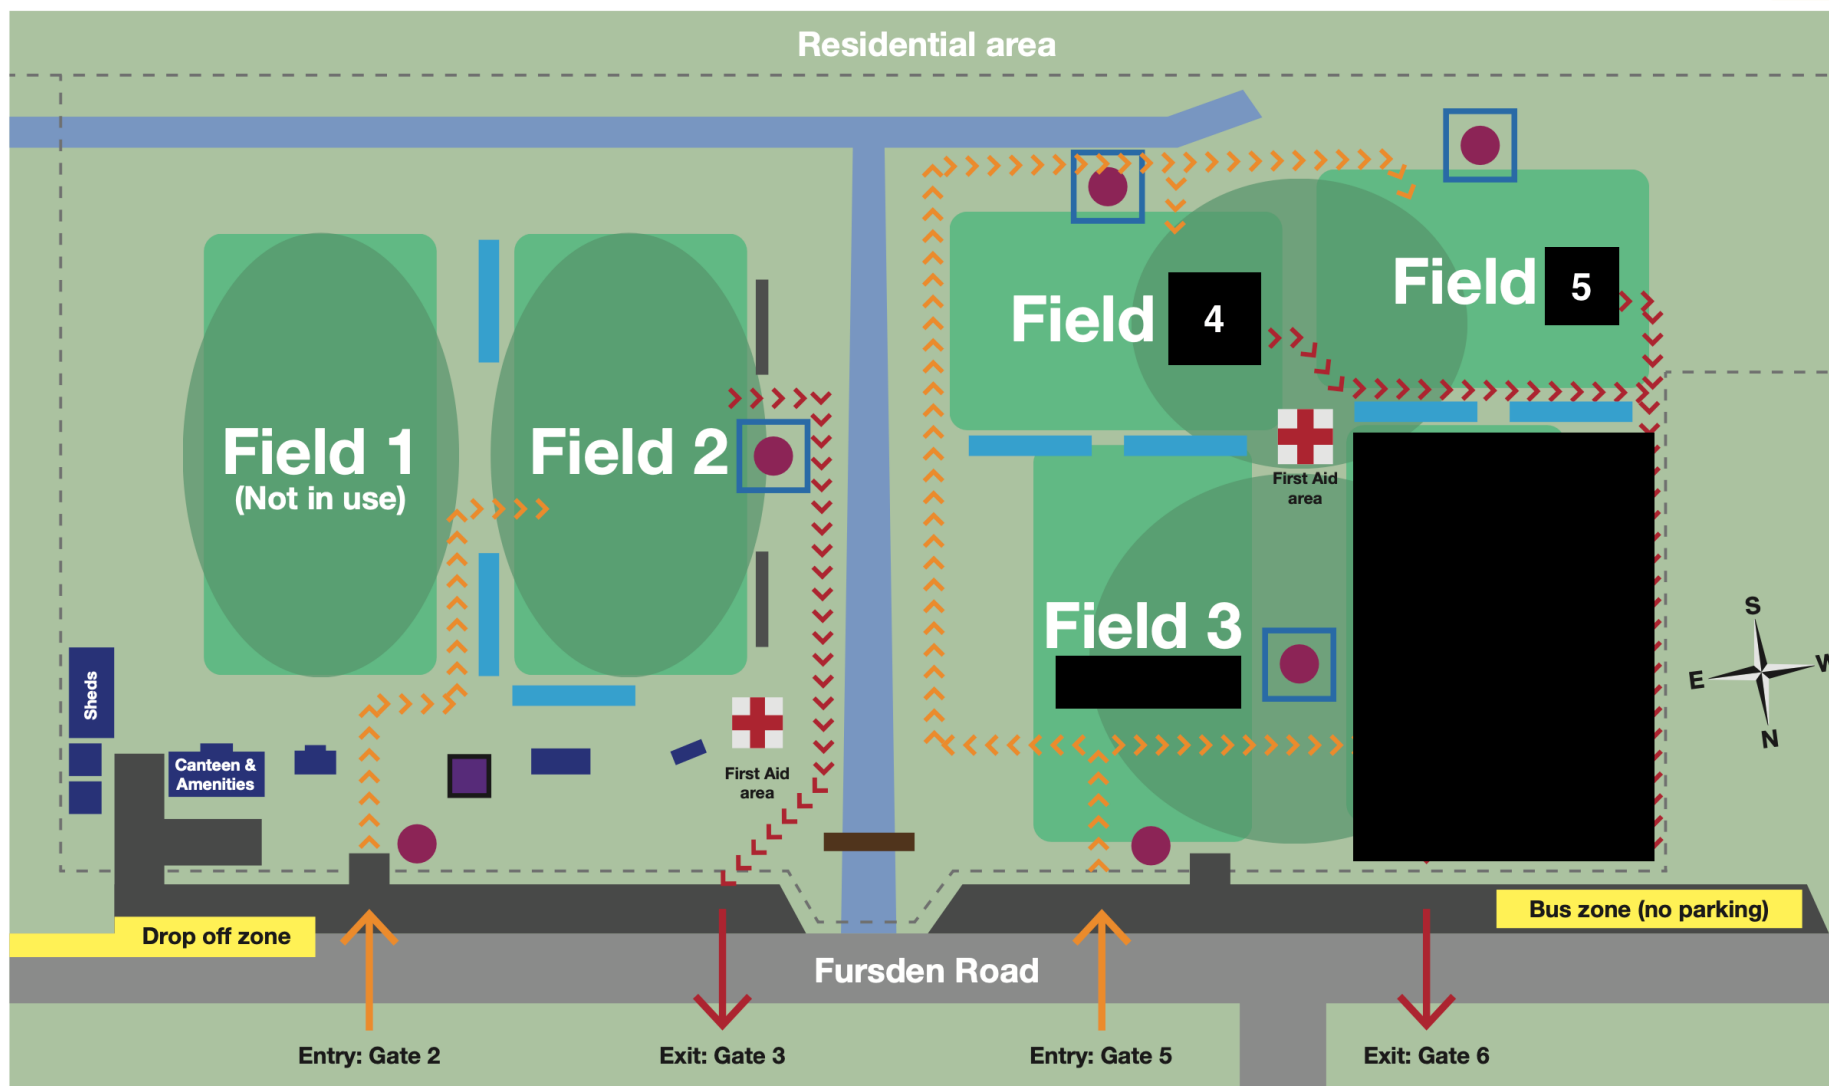

BSHS GPS FOOTBALL ROUND 2 2024

Date	Round	Home Team	Away Team
27/4/24	2	Brisbane State High School (BSHS)	Brisbane Boys College (BBC)

TIME	FIELD 1	FIELD 2	FIELD 3	FIELD 4	FIELD 5 (??)

Venue Address:

Brisbane State High School Sporting Complex, 143 Fursden Road
Carina, QLD, 4152

BSHS GPS FOOTBALL ROUND 2 2024

BRISBANE STATE HIGH SCHOOL **Fursden Road Playing Fields**

Football field map

Key

- Building
- Field entry
- Field exit
- Player benches
- Referees & Officials' area
- Sanitiser station
- ▬ Spectator zone
- Tent